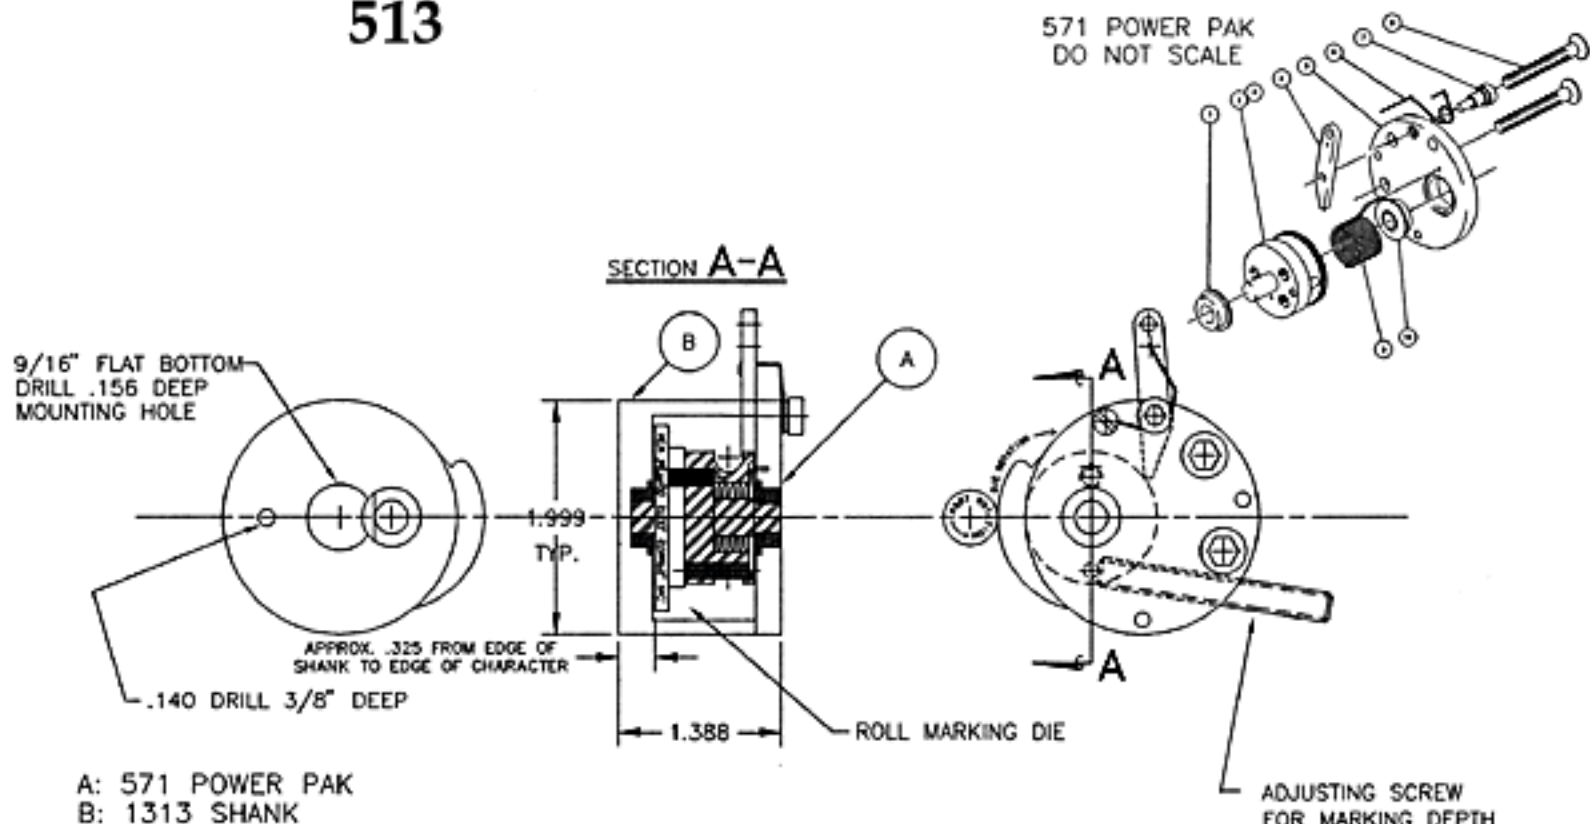

New Method Steel Stamps, Inc.

31313 Kendall Ave, P.O. Box 338 – Fraser, Michigan 48026 – USA
(586) 293-0200 * (800) 582-0199 – Fax (586) 296-1900 .Email: info@newmethod.com

513